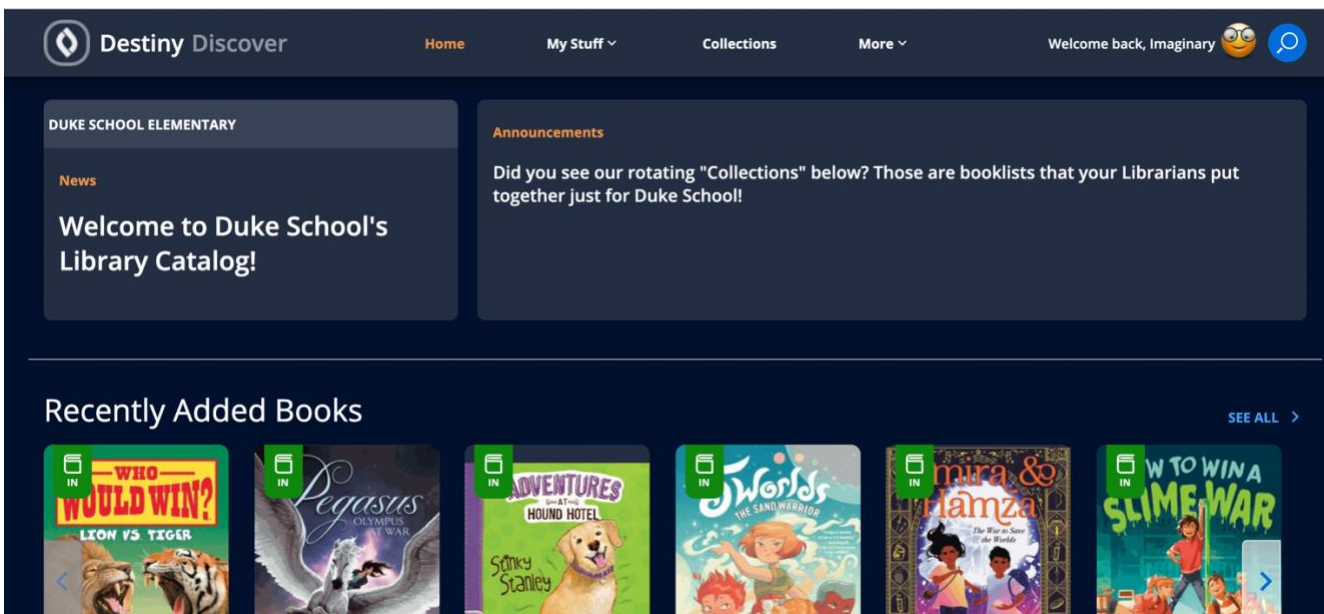

Library Catalog = Destiny = Destiny Discover

NOTE: The Library **website** is NOT the Library **catalog!**

2 interfaces to the library catalog (like 2 doors to a house):

1. **Destiny** “back office” (what you see in the library)

2. **Destiny Discover** (easiest to use for Holds & browsing)

3 Uses for the Library Catalog

- Search & browse
- HOLD books (if you're logged in as you!)
- Checkout (in the library) & Renew (from anywhere)