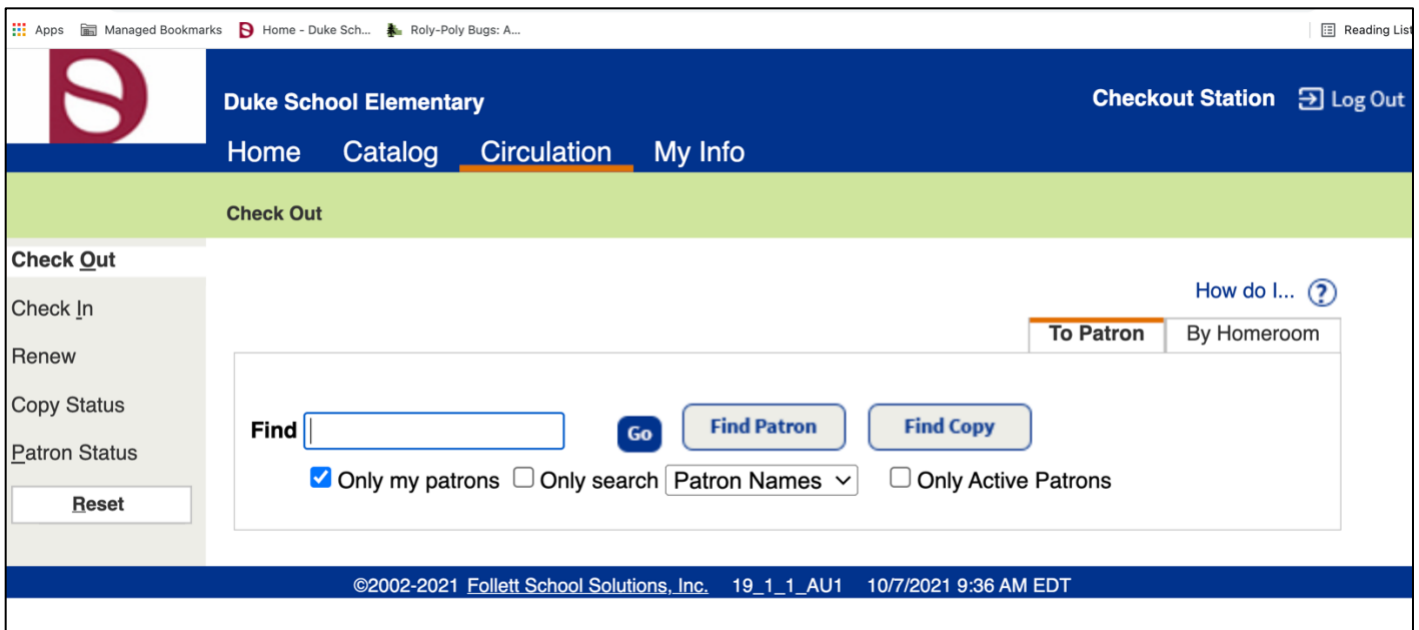

Library Catalog = Destiny = Destiny Discover

NOTE: The Library **website** is NOT the Library **catalog!**

2 interfaces to the library catalog (like 2 doors to a house):

1. **Destiny** “back office” (what you see in the library)

2. **Destiny Discover** (easiest to use for Holds & browsing)

3 Uses for the Library Catalog

- Search & browse
- HOLD books (if you're logged in as you!)
- Checkout (in the library) & Renew (from anywhere)